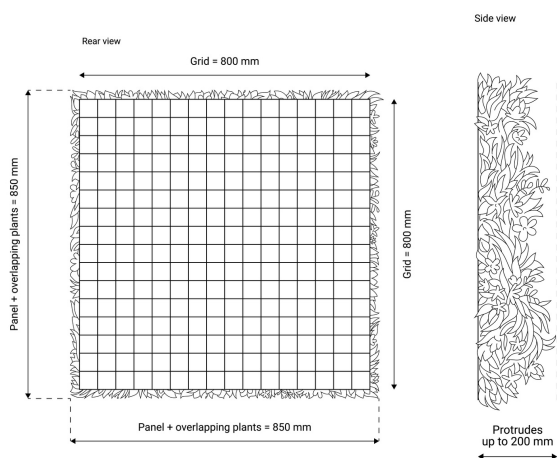

Measurments

Width	800, 1600, 2400, 3200 4000 mm etc.
Height	800, 1600, 2400, 3200 4000 mm etc.
Protudes	Up to 200 mm
Size	Mounted = 0,72 sqm

Facts

Weight	7 kilo
FR	Reaction to fire classification BS EN ISO 11925-2:2010 and certified to BS EN ISO 13501- 2007 + A1:2009
Packaging	Delivered in 3-pack or 1-pack
Warranty	3 year
Options	Additional soundabsorbers